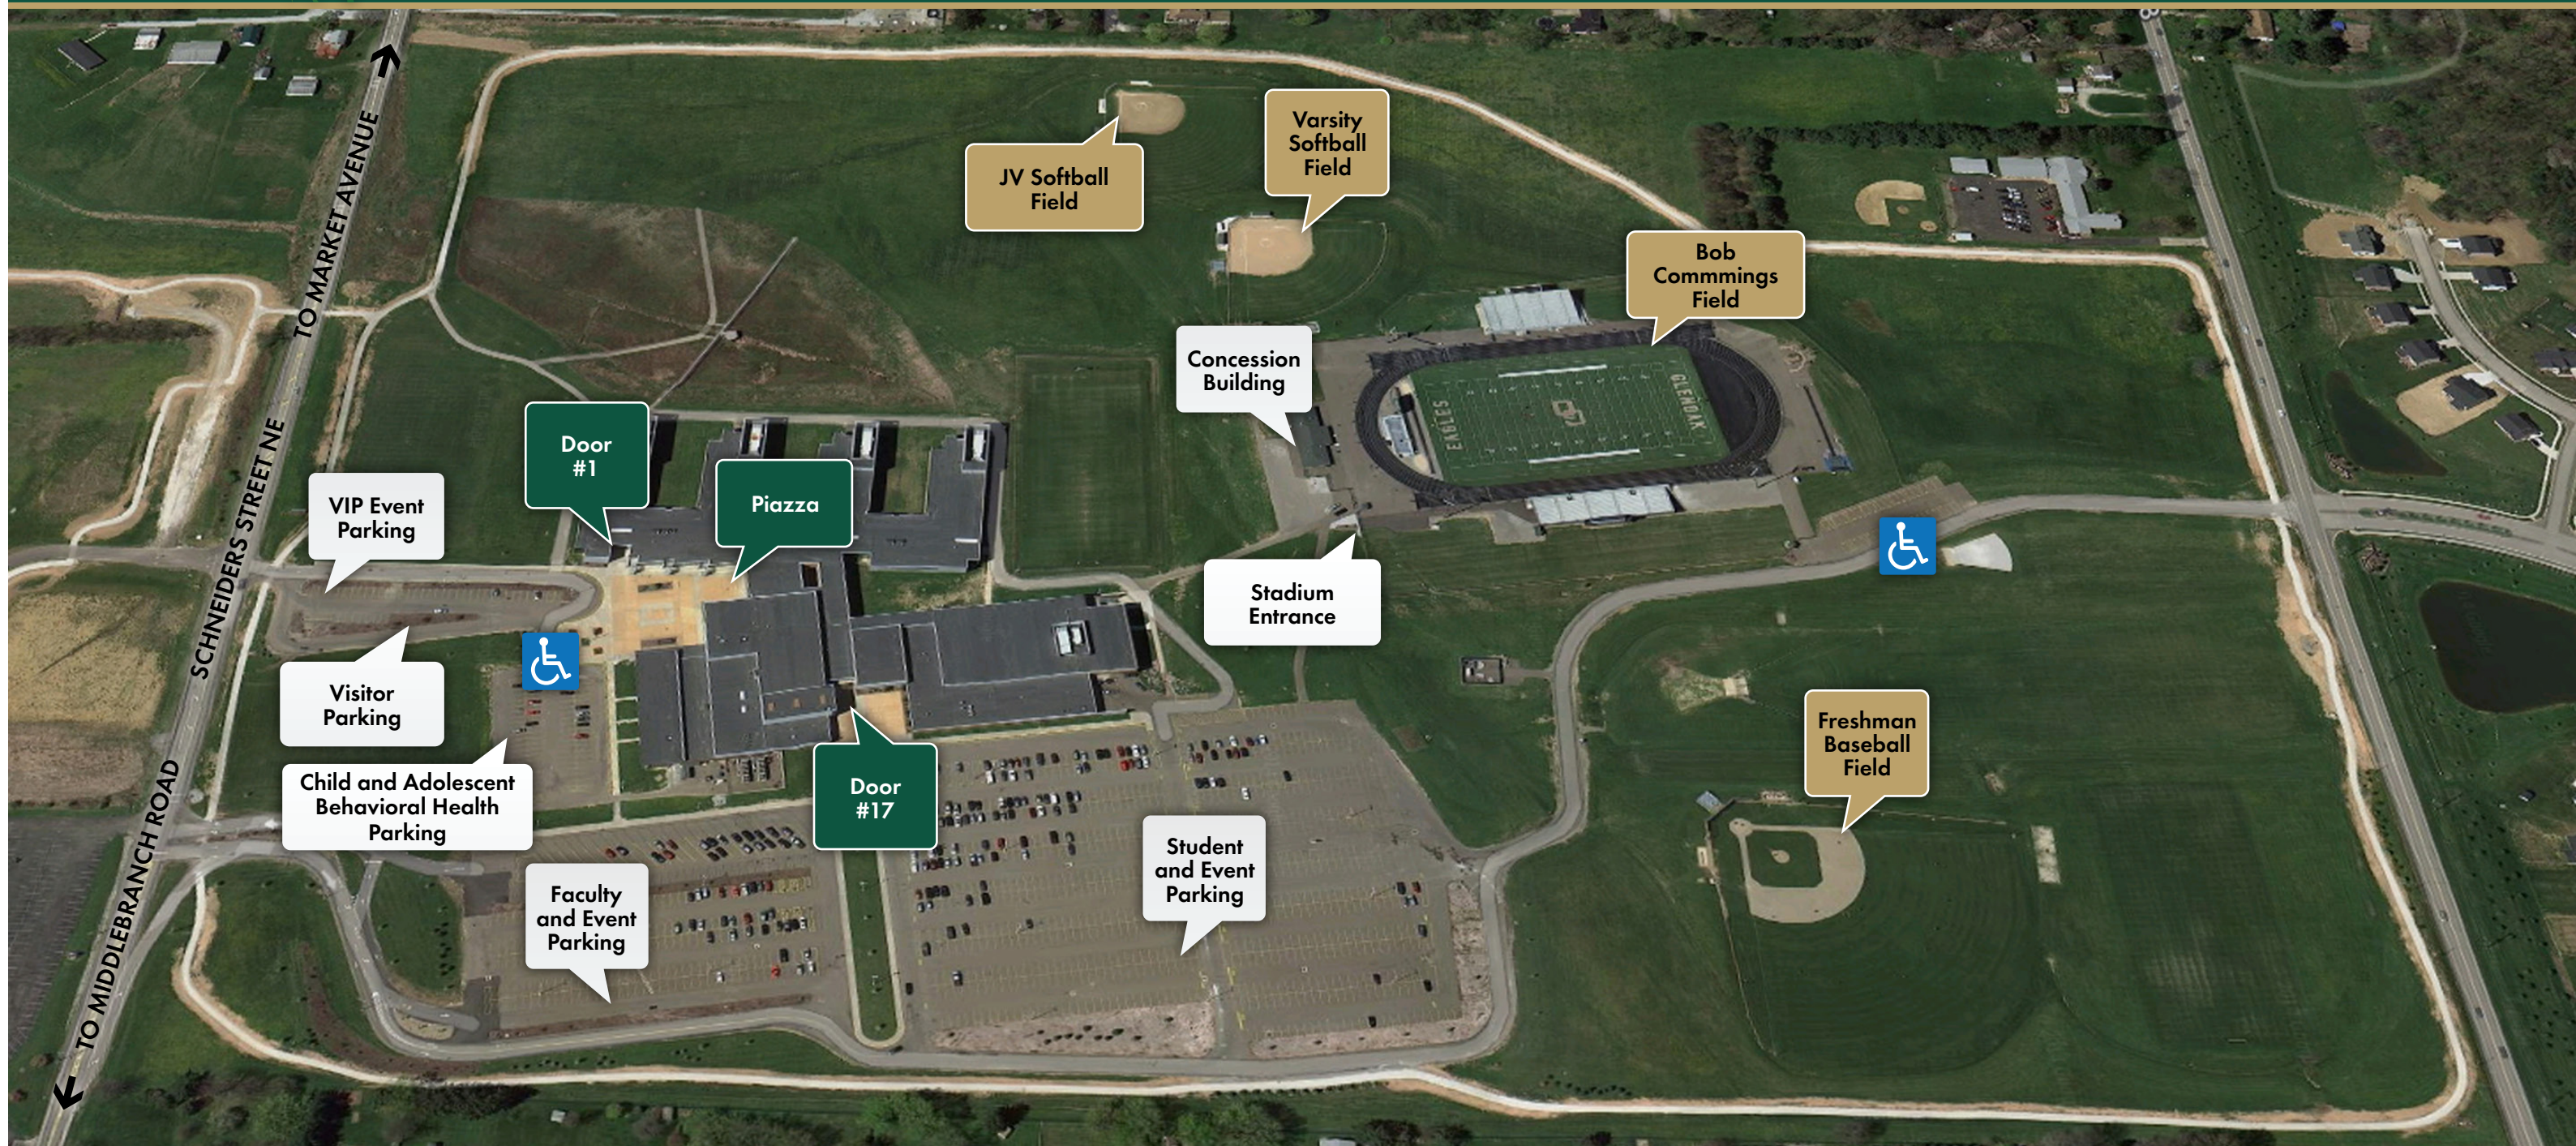

GLENOAK HIGH SCHOOL COMMUNITY CAMPUS

1801 SCHNEIDER ST. NE | CANTON, OH 44721 | 330.491.3800

DOOR #1

- GOHS Main Offices
- Curriculum Offices
- Conference Room A111 / 112
- Special Education Offices

PIAZZA

- Door #5 - GlenOak Cosmetology
- Door #6 - Child and Adolescent Behavioral Health
- Door #7 - Stark County District Library - Plain Community Branch

DOOR #17

- GOHS Student Entrance
- Athletic Ticket Office
- GlenOak Spirit Shop
- Main Commons / Cafeteria

- Stark State Student Entrance
- GlenOak Black Box Theater
- GlenOak Theater / Abbey Foltz Stage
- Main Gym / Auxiliary Gym